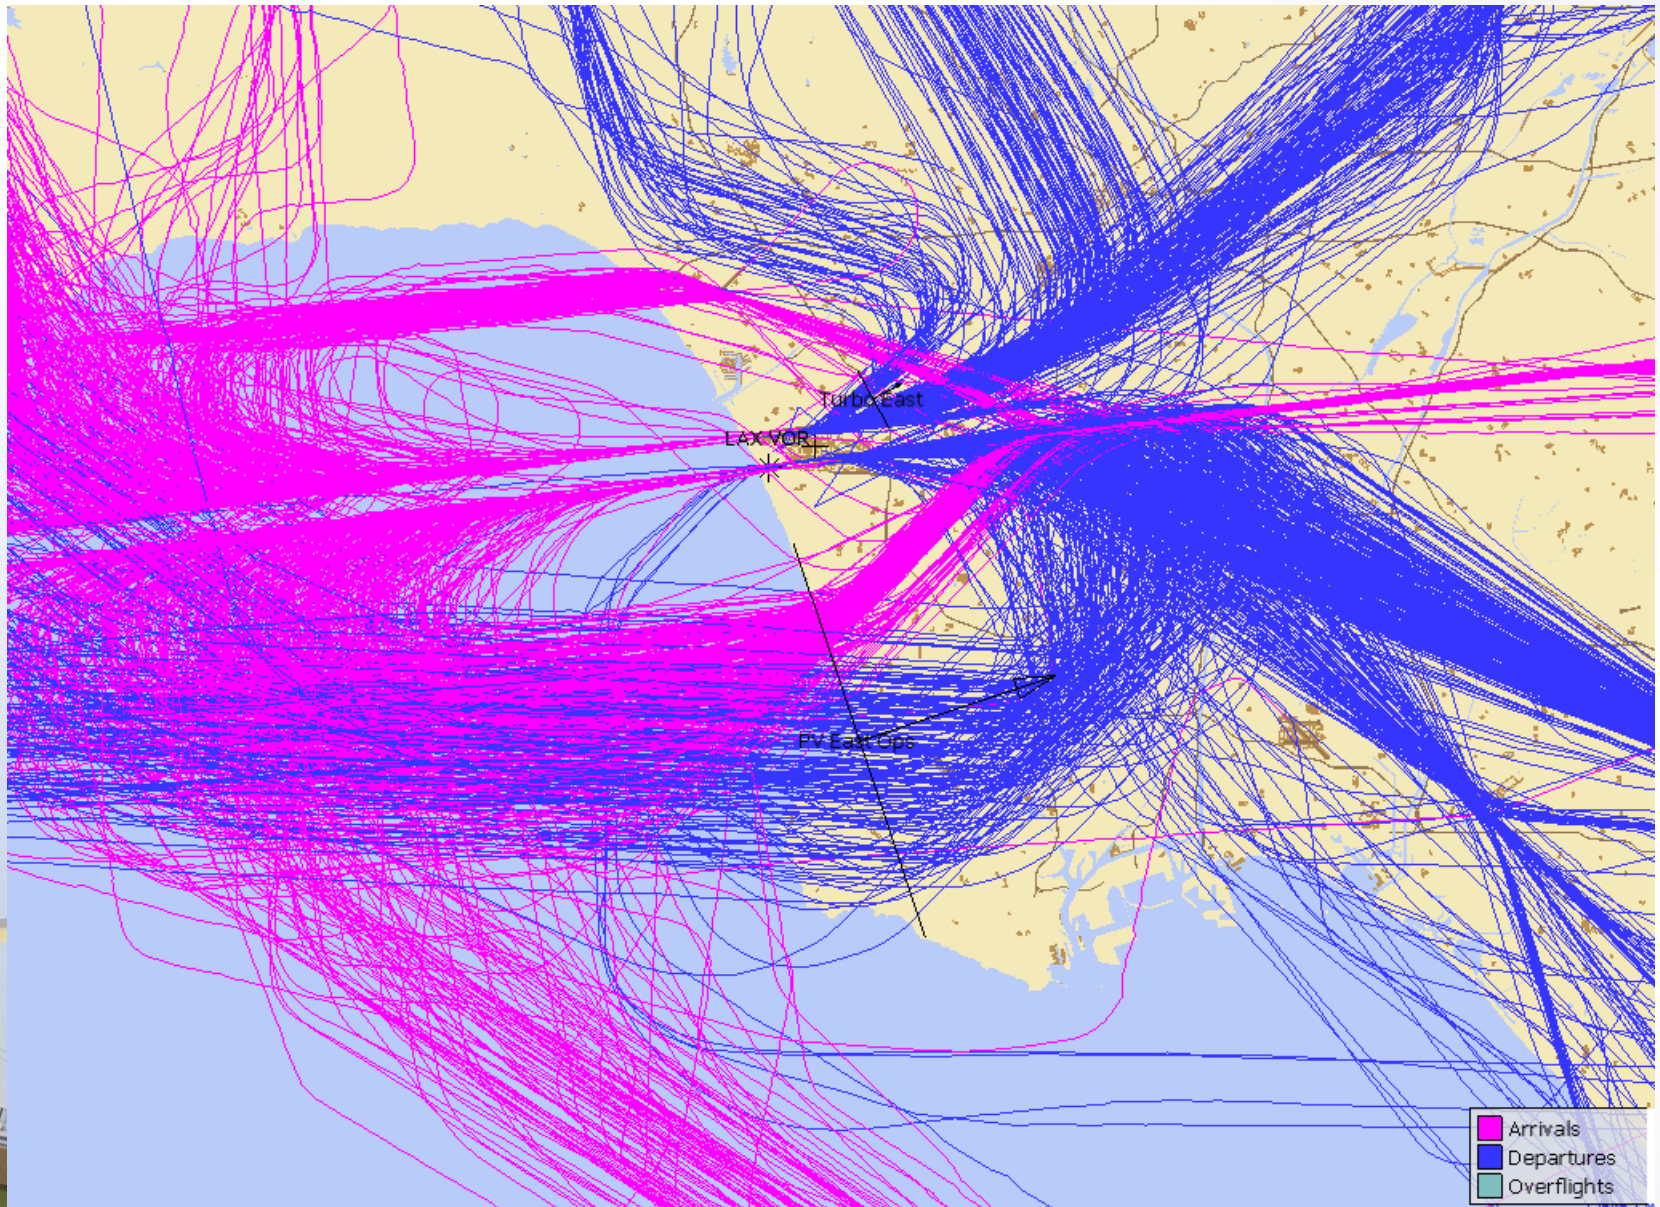

Easterly Operations Analysis

LAX/Community Noise Roundtable
March 9, 2011

Environmental Services Division
Noise Management Section

Easterly Ops – January 3, 2011

Easterly Ops - Arrivals

2011 (One Day)

2010 (One Day)

2008 (One Day)

Easterly Ops - Departures

2011 (One Day)

2010 (One Day)

2008 (One Day)

Easterly Ops - Departures from North Runways

2011 (One Day)

2010 (One Day)

2008 (One Day)

Easterly Ops - Departures from North Runways