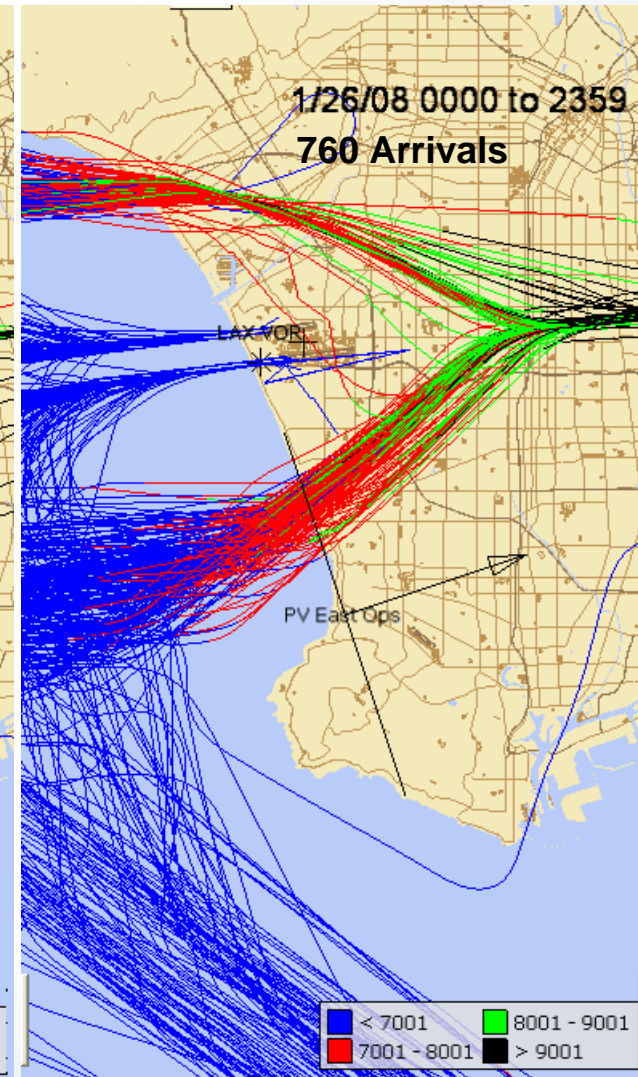

Easterly Operations Analysis

LAX/Community Noise Roundtable
March 9, 2011

Environmental Services Division
Noise Management Section

Easterly Ops – January 3, 2011

Easterly Ops - Arrivals

2011 (One Day)

2010 (One Day)

2008 (One Day)

Easterly Ops - Departures

2011 (One Day)

2010 (One Day)

2008 (One Day)

Easterly Ops - Departures from North Runways

2011 (One Day)

2010 (One Day)