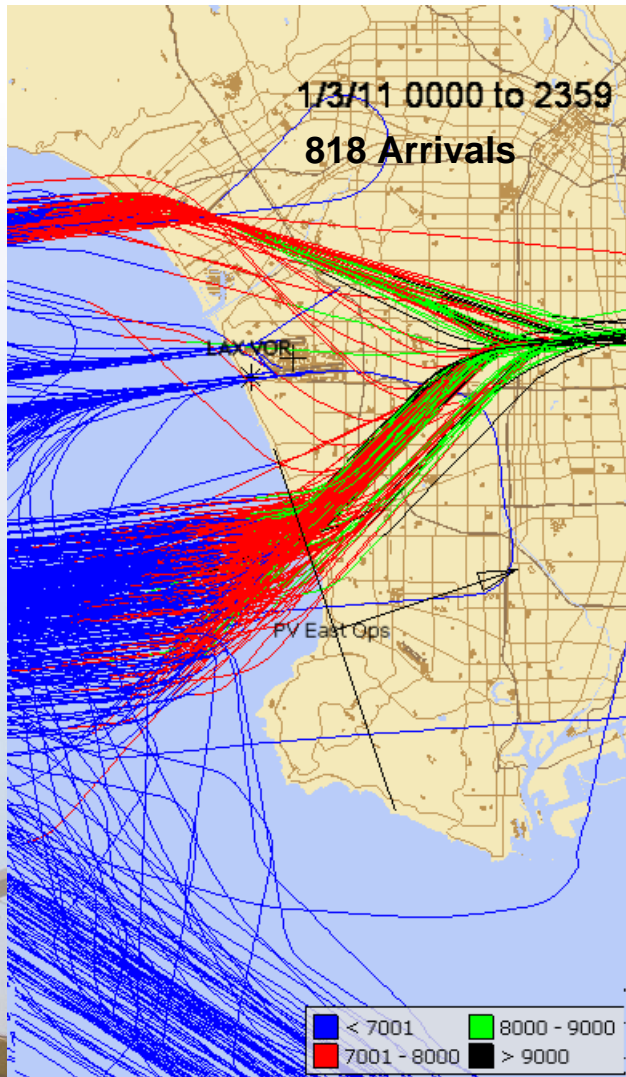

Easterly Operations Analysis

LAX/Community Noise Roundtable
March 9, 2011

Environmental Services Division
Noise Management Section

Easterly Ops – January 3, 2011

Easterly Ops - Arrivals

2011 (One Day)

2010 (One Day)

2008 (One Day)

Easterly Ops - Departures

2011 (One Day)

2010 (One Day)

2008 (One Day)

Easterly Ops - Departures from North Runways

2011 (One Day)

2010 (One Day)

2008 (One Day)

Easterly Ops - Departures from North Runways