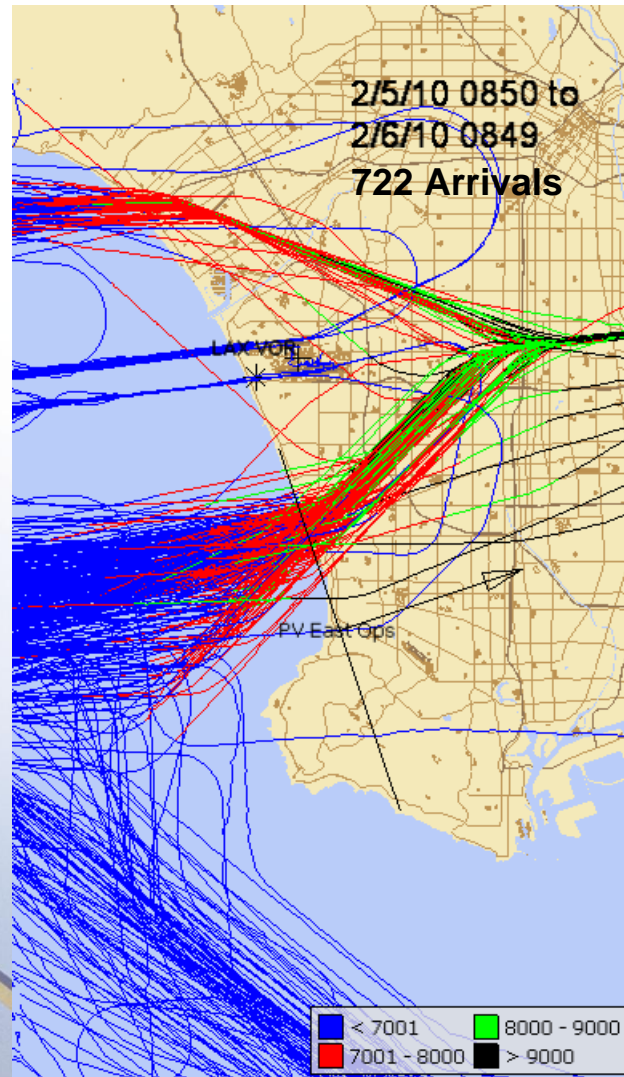

Easterly Operations Analysis

LAX/Community Noise Roundtable
March 9, 2011

Environmental Services Division
Noise Management Section

Easterly Ops – January 3, 2011

Easterly Ops - Arrivals

2011 (One Day)

2010 (One Day)

2008 (One Day)

Easterly Ops - Departures

2011 (One Day)

2010 (One Day)

2008 (One Day)

Easterly Ops - Departures from North Runways

2011 (One Day)

2010 (One Day)

2008 (One Day)

Easterly Ops - Departures from North Runways